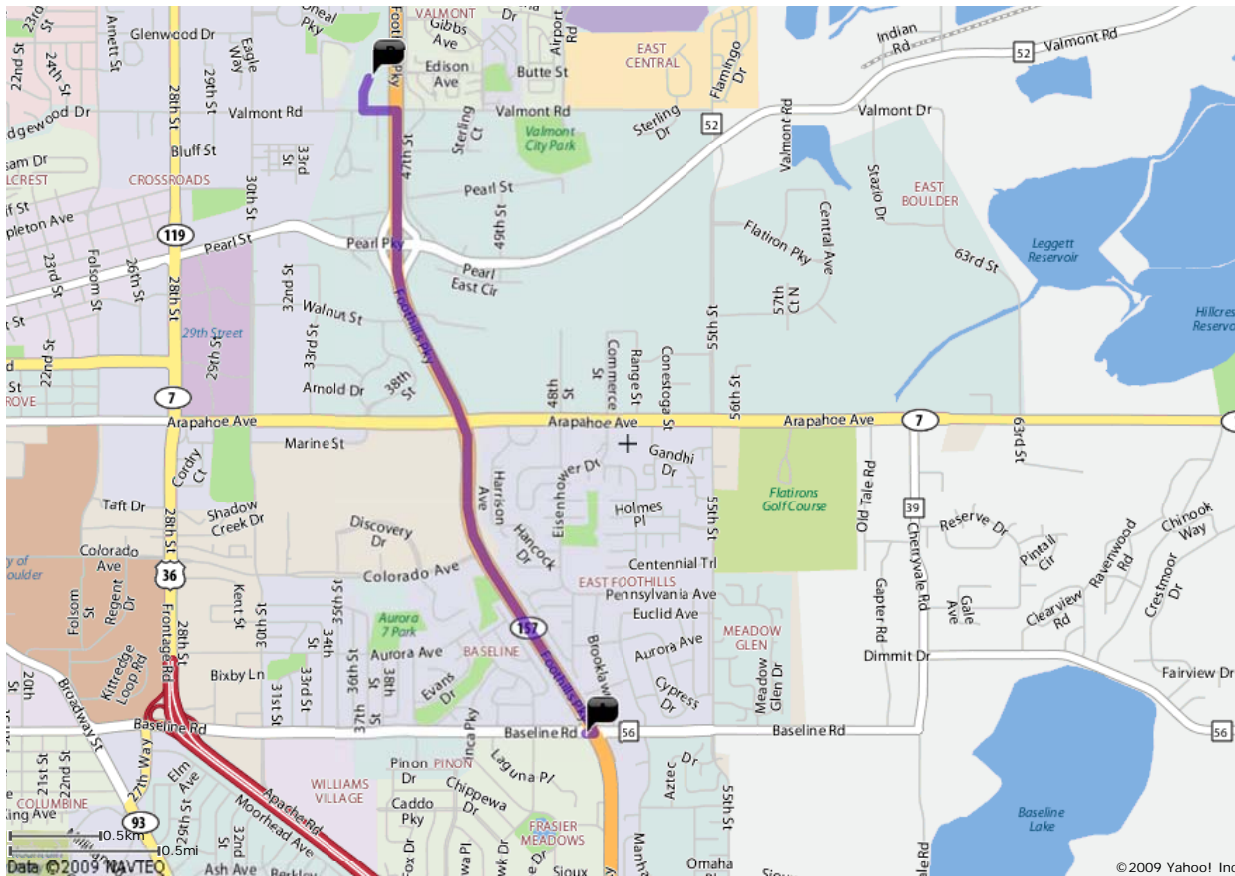

Search

Web Search

When using any driving directions or map, it's a good idea to do a reality check and make sure the road still exists, watch out for construction, and follow all traffic safety precautions. This is only to be used as an aid in planning.

A 4950 Baseline Road, Boulder, CO

1. Start at **4950 BASELINE RD, BOULDER** going toward **FOOTHILLS PKY**
2. Turn **L** on **FOOTHILLS PKY(CO-157 N)** - go **2.2** mi
3. Turn **L** on **VALMONT RD(CR-52)** - go **0.1** mi
4. Turn **R** on **CENTER GREEN DR** - go **0.1** mi
5. Arrive at **3080 CENTER GREEN DR, BOULDER**, on the **R**

B 3080 Center Green Dr, Boulder, CO, 80301

Total Distance: 2.43 mi, Total Travel Time: 5 mins